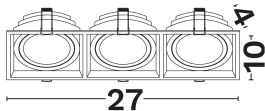

TECHNICAL DRAWING

MATERIAL & COLOR

Product Color	Black
Body Material	Aluminium
Cover Material	N/A

APPLICATION & MOUNTING

Ambient Working Temp.	45 C
Type of Protection	IP20
Protection Class IK	IK03
Dimmable	N/A
Type of Dimming (Optional)	N/A
Mounting type	Recessed
Mounting Depth (cm)	Ceiling
Led Module Replaceable	Yes
Light Source	Led
Adjustable	Yes

COMPATIBLE WITH

— On/Off Driver: N/A

— Triac Driver: N/A

— Dali Driver: N/A

NOVA LUCE S.A

Schimatari Viotias
32009, Greece

+30 22620 58 121
+30 22620 56 743

info@novaluce.com
www.novaluce.com