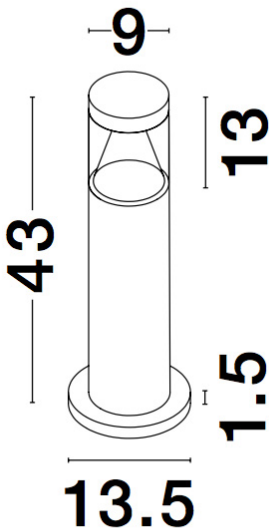

NOVA LUCE

PRODUCT DATASHEET

Version: 001

PRODUCT PHOTOGRAPH

TECHNICAL DRAWING

GENERAL INFORMATION

Product Code	9905025
Collection	Outdoor
Product Category	Bollard
Product Family	ROCK
Mounting Location	Floor
Application Environment	Outdoor

DIMENSION & WEIGHT

LxWxH (cm)	D: 9 H: 42
Cut out (cm)	N/A
Weight (Kgr)	1.5

MATERIAL & COLOR

Product Color	Black
Body Material	Aluminum-Acrylic

APPLICATION & MOUNTING

Ambient Working Temp.	Max 40 °C
Type of Protection	IP65
Dimmable	No
Type of Dimming (Optional)	N/A
Mounting type	Surface
Mounting Depth (cm)	N/A
Led Module Replaceable	No
Light Source	LED

Power (Nominal)	10W
Input voltage (Nominal)	220-240Vac
Mains Frequency	50/60Hz

PHOTOMETRICAL DATA

Luminous Flux	937 lm
Color Temperature	3000K
Light Color (Designation)	Warm White

WARRANTY

Warranty	3 Years
----------	----------------