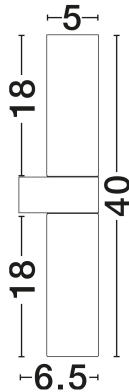

NOVA LUCE

PRODUCT DATASHEET

Version: 001

PRODUCT PHOTOGRAPH

GENERAL INFORMATION

Product Code	9953202
Collection	Indoor
Product Category	Bathroom
Product Family	Corb
Mounting Location	Ceiling
Application Environment	Indoor
Specifications	N/A

DIMENSION & WEIGHT

LxWxH (cm)	L: 40 W: 6.5 H: 5
Cut Out (cm)	N/A
Weight (Kgr)	0.76

MATERIAL & COLOR

Product Color	Sandy Black & White Opal
Body Material	Aluminium & Glass

TECHNICAL DRAWING

APPLICATION & MOUNTING

+30 22620 58 121
+30 22620 56 743

info@novaluce.com
www.novaluce.com

NOVA LUCE

PRODUCT DATASHEET

Version: 001

ELECTRICAL DATA

Power (Nominal)	2x5W
Input voltage (Nominal)	100-240V
Mains Frequency	50/60Hz

PHOTOMETRICAL DATA