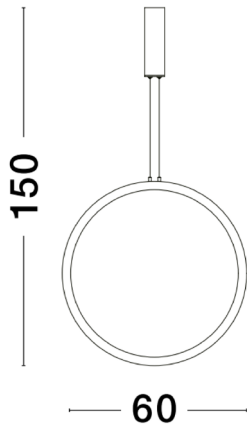

NOVA LUCE

PRODUCT DATASHEET

Version: 001

PRODUCT PHOTOGRAPH

TECHNICAL DRAWING

GENERAL INFORMATION

Product Code	9070167
Collection	Decorative
Product Category	Suspension
Product Family	Change
Mounting Location	Ceiling
Application Environment	Indoor

DIMENSION & WEIGHT

LxWxH (cm)	D: 60 H: 150
Cut out (cm)	N/A
Weight (Kgr)	1.7

MATERIAL & COLOR

Product Color	Sandy Black
Body Material	Aluminium & Acrylic

APPLICATION & MOUNTING

Ambient Working Temp.	Max 45 oC
Type of Protection	IP20
Dimmable	Yes
Type of Dimming (Optional)	Triac
Mounting type	Ceiling
Mounting Depth (cm)	N/A
Led Module Replaceable	No
Light Source	LED

Power (Nominal)	36W
Input voltage (Nominal)	220-240Vac
Mains Frequency	50/60Hz

PHOTOMETRICAL DATA

Luminous Flux	1161 lm
Color Temperature	3000K
Light Color (Designation)	Warm White

WARRANTY

Warranty	3 Years
----------	----------------