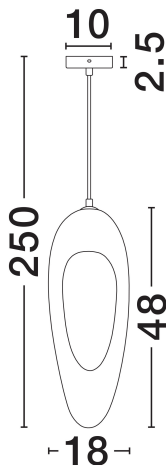

NOVA LUCE

PRODUCT DATASHEET

Version: 001

PRODUCT PHOTOGRAPH

TECHNICAL DRAWING

GENERAL INFORMATION

Product Code	9002688
Collection	Indoor
Product Category	Suspension
Product Family	Tempus
Mounting Location	Wall
Application Environment	Indoor
Specifications	N/A

DIMENSION & WEIGHT

LxWxH (cm)	L: 18 W: 48 H: 250
Cut Out (cm)	N/A
Weight (Kgr)	1.1

MATERIAL & COLOR

Product Color	Stone Brown
Body Material	Polyurethane & Resin

APPLICATION & MOUNTING

Ambient Working Temp.	Max 45°C
Type of Protection	IP20
Dimmable	N/A
Type of Dimming	N/A
Mounting type	Surface
Mounting Depth (cm)	N/A
Led Module Replaceable	Yes
Light Source	G9

Power (Nominal)	1x5W
Input voltage (Nominal)	220-240V
Mains Frequency	50/60Hz

PHOTOMETRICAL DATA

Luminous Flux	N/A
Color Temperature	N/A
Light Color (Designation)	N/A

WARRANTY

Warranty	3 Years
----------	----------------