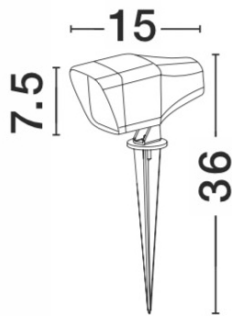

NOVA LUCE

PRODUCT DATASHEET

Version: 001

PRODUCT PHOTOGRAPH

TECHNICAL DRAWING

GENERAL INFORMATION

Product Code	875409
Collection	Outdoor
Product Category	Spotlights
Product Family	INSIDE
Mounting Location	Ground
Application Environment	Outdoor

DIMENSION & WEIGHT

LxWxH (cm)	L: 7,5 W: 15 H: 36
Cut out (cm)	N/A
Weight (Kgr)	0.6

MATERIAL & COLOR

Product Color	Dark Grey
Body Material	Aluminium&-Glass

APPLICATION & MOUNTING

Ambient Working Temp.	Max 40 oC
Type of Protection	IP54
Dimmable	No
Type of Dimming (Optional)	N/A
Mounting type	Surface
Mounting Depth (cm)	N/A
Led Module Replaceable	Yes
Light Source	GU10