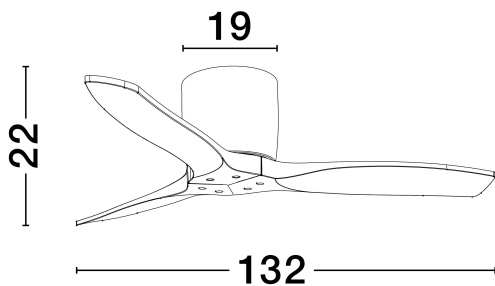

NOVA LUCE

PRODUCT DATASHEET

Version: 001

PRODUCT PHOTOGRAPH

GENERAL INFORMATION

Product Code	9952373
Collection	Indoor
Product Category	Fans
Product Family	Ninemia
Mounting Location	Ceiling
Application Environment	Indoor
Specifications	N/A

DIMENSION & WEIGHT

LxWxH (cm)	D: 132 H: 22
Cut Out (cm)	N/A
Weight (Kgr)	4.9

MATERIAL & COLOR

Product Color	Sandy Black & Dark Wood
Body Material	Metal & Wood

TECHNICAL DRAWING

APPLICATION & MOUNTING

Ambient Working Temp.	Max 45°C
Type of Protection	IP20
Dimmable	No
Type of Dimming	N/A
Mounting type	Surface
Mounting Depth (cm)	N/A
Led Module Replaceable	N/A
Light Source	N/A