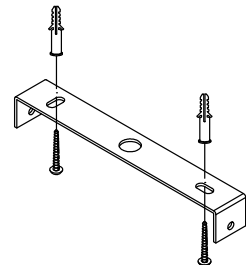

NOVA LUCE

9113841

1

Turn off the general switch

2

Remove side screws

3

Drill holes & apply plastic anchors
With screws

4

Connect wires

5

Apply the side screws

6

Turn on the general switch