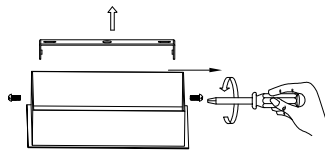

NOVA LUCE

9113841

1

Turn off the general switch

2

Remove side screws

3

Drill holes & apply plastic anchors
With screws

4

Connect wires

5

Apply the side screws

6

Turn on the general switch