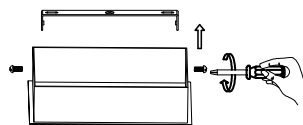

NOVA LUCE

9113841

1

Turn off the general switch

2

Remove side screws

3

Drill holes & apply plastic anchors
With screws

4

Connect wires

5

Apply the side screws

6

Turn on the general switch