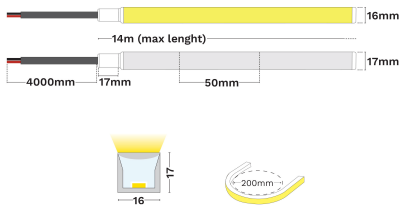

COMPATIBLE WITH

— On/Off Driver: N/A

— Triac Driver: N/A

— Dali Driver: N/A

GENERAL INFORMATION

Product Code	9530054
Product Category	Neon Flex
Product Family	Gomu 16X17
Mounting Location	N/A
Application Environment	Outdoor

DIMENSION & WEIGHT

LxWxH (cm)	L:1m 16x17 mm
Cut out (cm)	N/A
Weight (Kgr)	N/A

MATERIAL & COLOR

Product Color	N/A
Body Material	Silicone
Cover Material	N/A

APPLICATION & MOUNTING

Ambient Working Temp.	45 C
Type of Protection	IP68
Protection Class IK	N/A
Dimmable	Yes
Type of Dimming (Optional)	Triac/Dali
Mounting type	N/A
Mounting Depth (cm)	N/A
Led Module Replaceable	No
Light Source	Led
Adjustable	No

NOVA LUCE S.A

Schimatari Viotias
32009, Greece

+30 22620 58 121
+30 22620 56 743

info@novaluce.com
www.novaluce.com