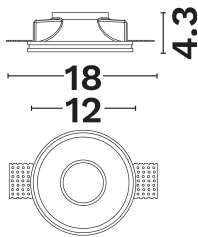

NOVA LUCE

PRODUCT DATASHEET

Version: 001

PRODUCT PHOTOGRAPH

TECHNICAL DRAWING

COMPATIBLE WITH

— On/Off Driver: N/A

— Triac Driver: N/A

— Dali Driver: N/A

GENERAL INFORMATION

Product Code	9879105
Product Category	Downlights-Gu10
Product Family	Cosimo
Mounting Location	Ceiling
Application Environment	Indoor

DIMENSION & WEIGHT

LxWxH (cm)	D: 12 H: 4.3 cm
Cut out (cm)	12,5
Weight (Kgr)	N/A