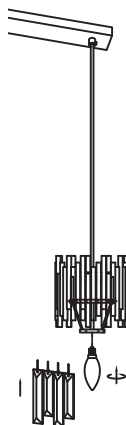

NOVA LUCE

9824083

1

Turn off the general switch

2

Align, mark & drill holes
Tie up the screws

3

Connect wires

4

Tie up screws upwards
to make it stable

5

Insert the bulbs by rotating
& connect the pieces into place

6

Turn on the general switch

7