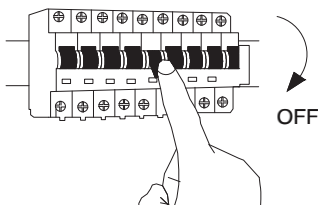

NOVA LUCE

9824083

1

Turn off the general switch

2

Align, mark & drill holes
Tie up the screws

3

Connect wires

4

Tie up screws upwards
to make it stable

5

Insert the bulbs by rotating
& connect the pieces into place

6

Turn on the general switch

7