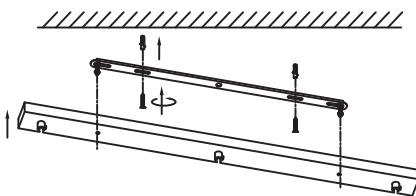

NOVA LUCE

9824083

1

Turn off the general switch

2

Align, mark & drill holes
Tie up the screws

3

Connect wires

4

Tie up screws upwards
to make it stable

5

Insert the bulbs by rotating
& connect the pieces into place

6

Turn on the general switch

7