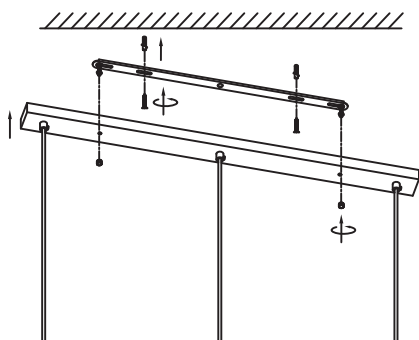

NOVA LUCE

9824083

1

Turn off the general switch

2

Align, mark & drill holes
Tie up the screws

3

Connect wires

4

Tie up screws upwards
to make it stable

5

Insert the bulbs by rotating
& connect the pieces into place

6

Turn on the general switch

7