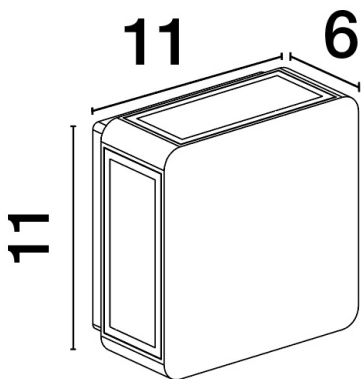

NOVA LUCE

PRODUCT DATASHEET

Version: 001

PRODUCT PHOTOGRAPH

GENERAL INFORMATION

Product Code	9492580
Collection	Outdoor
Product Category	Wall
Product Family	SERIKA
Mounting Location	Wall
Application Environment	Outdoor

DIMENSION & WEIGHT

LxWxH (cm)	L: 11 W: 6 H: 11
Cut out (cm)	N/A
Weight (Kgr)	0.6

MATERIAL & COLOR

Product Color	Anthracite
Body Material	Die-Casting Aluminium

TECHNICAL DRAWING

APPLICATION & MOUNTING

Ambient Working Temp.	Max 40 oC
Type of Protection	IP65
Dimmable	No
Type of Dimming (Optional)	N/A
Mounting type	Surface
Mounting Depth (cm)	N/A
Led Module Replaceable	No
Light Source	LED