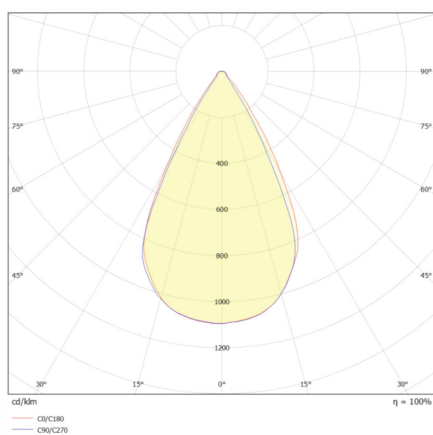

NOVA LUCE

PRODUCT DATASHEET

Version: 001

ELECTRICAL DATA

Power (Nominal)	N/A
Input voltage (Nominal)	N/A
Mains Frequency	50/60Hz
Output voltage	N/A
Output Current	N/A
Power Factor	N/A
Efficiency	N/A
SVM	N/A
Pst	N/A
Class	N/A

PHOTOMETRICAL DATA

Luminous Flux	N/A
Luminous Efficacy	N/A
Color Temperature	N/A
Light Color (Designation)	N/A
CRI	N/A
SDCM	N/A
Beam Angle	N/A
UGR	N/A

LIFESPAN

Lifetime	N/A

CERTIFICATES

Certificates	CE, UKCA

WARRANTY

Warranty	5 years

LIGHT DISTRIBUTION

NOVA LUCE S.A

Schimatari Viotias
32009, Greece

+30 22620 58 121
+30 22620 56 743

info@novaluce.com
www.novaluce.com