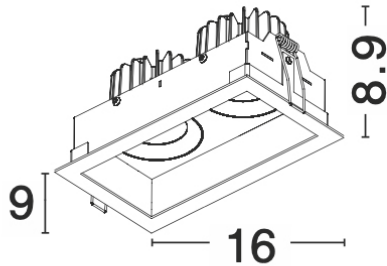

NOVA LUCE

PRODUCT DATASHEET

Version: 001

PRODUCT PHOTOGRAPH

GENERAL INFORMATION

Product Code	8033409
Product Category	Accessories
Product Family	Olbia
Mounting Location	N/A
Application Environment	Indoor

DIMENSION & WEIGHT

LxWxH (cm)	L: 16,8 W: 9 H: 8,9
Cut out (cm)	15x7.7
Weight (Kgr)	0.456

TECHNICAL DRAWING

MATERIAL & COLOR

Product Color	White
Body Material	Aluminium
Cover Material	N/A

APPLICATION & MOUNTING

Ambient Working Temp.	45 C
Type of Protection	IP44
Protection Class IK	N/A
Dimmable	N/A
Type of Dimming (Optional)	N/A
Mounting type	N/A
Mounting Depth (cm)	N/A
Led Module Replaceable	N/A
Light Source	N/A
Adjustable	No