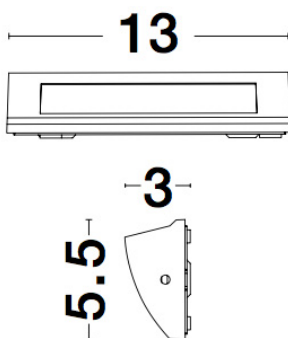

TECHNICAL DRAWING

APPLICATION & MOUNTING

Ambient Working Temp.	Max 40 oC
Type of Protection	IP54
Dimmable	No
Type of Dimming (Optional)	N/A
Mounting type	Surface
Mounting Depth (cm)	N/A
Led Module Replaceable	No
Light Source	LED

NOVA LUCE S.A

Schimatari Viotias
32009, Greece

+30 22620 58 121
+30 22620 56 743

info@novaluce.com
www.novaluce.com