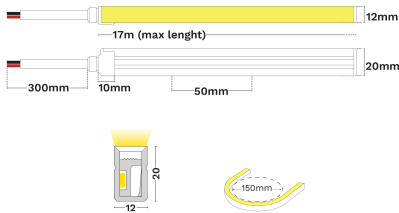

COMPATIBLE WITH

— On/Off Driver: N/A

— Triac Driver: N/A

— Dali Driver: N/A

GENERAL INFORMATION

Product Code	9540018
Product Category	Neon Flex
Product Family	Gomu 12X20
Mounting Location	N/A
Application Environment	Outdoor

DIMENSION & WEIGHT

LxWxH (cm)	L:1m 12x20 mm
Cut out (cm)	N/A
Weight (Kgr)	N/A

MATERIAL & COLOR

Product Color	N/A
Body Material	Silicone
Cover Material	N/A

APPLICATION & MOUNTING

Ambient Working Temp.	45 C
Type of Protection	IP67
Protection Class IK	IK08
Dimmable	Yes
Type of Dimming (Optional)	Triac/Dali
Mounting type	N/A
Mounting Depth (cm)	N/A
Led Module Replaceable	No
Light Source	Led
Adjustable	No

NOVA LUCE S.A

Schimatari Viotias
32009, Greece

+30 22620 58 121
+30 22620 56 743

info@novaluce.com
www.novaluce.com