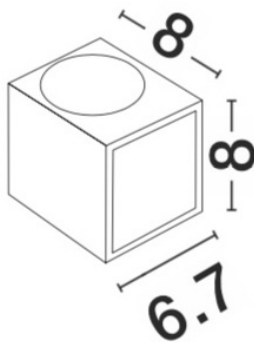

NOVA LUCE

PRODUCT DATASHEET

Version: 001

PRODUCT PHOTOGRAPH

TECHNICAL DRAWING

GENERAL INFORMATION

Product Code	910041
Collection	Outdoor
Product Category	Wall
Product Family	NERO
Mounting Location	Wall
Application Environment	Outdoor

DIMENSION & WEIGHT

LxWxH (cm)	L: 6,7 W: 8 H: 8
Cut out (cm)	N/A
Weight (Kgr)	0.2

MATERIAL & COLOR

Product Color	White
Body Material	Aluminium&-Glass

APPLICATION & MOUNTING

Ambient Working Temp.	Max 40 oC
Type of Protection	IP54
Dimmable	No
Type of Dimming (Optional)	N/A
Mounting type	Surface
Mounting Depth (cm)	N/A
Led Module Replaceable	Yes
Light Source	GU10