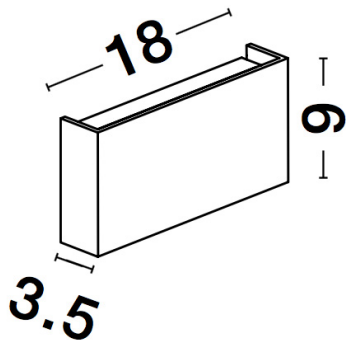

NOVA LUCE

PRODUCT DATASHEET

Version: 001

PRODUCT PHOTOGRAPH

TECHNICAL DRAWING

GENERAL INFORMATION

Product Code	9262111
Collection	Outdoor
Product Category	Wall
Product Family	MILE
Mounting Location	Wall
Application Environment	Outdoor

DIMENSION & WEIGHT

LxWxH (cm)	L: 18 W: 3,5 H: 9
Cut out (cm)	N/A
Weight (Kgr)	0.5

MATERIAL & COLOR

Product Color	White
Body Material	Aluminium&-Glass

APPLICATION & MOUNTING

Ambient Working Temp.	Max 40 oC
Type of Protection	IP54
Dimmable	No
Type of Dimming (Optional)	N/A
Mounting type	Surface
Mounting Depth (cm)	N/A
Led Module Replaceable	No
Light Source	LED