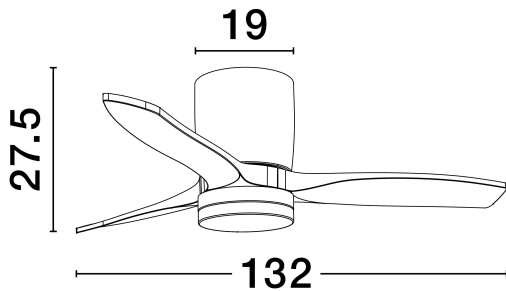

NOVA LUCE

PRODUCT DATASHEET

Version: 001

PRODUCT PHOTOGRAPH

TECHNICAL DRAWING

GENERAL INFORMATION

Product Code	9952374
Collection	Indoor
Product Category	Fans
Product Family	Aloa
Mounting Location	Ceiling
Application Environment	Indoor
Specifications	N/A

DIMENSION & WEIGHT

LxWxH (cm)	D: 132 H: 27.5
Cut Out (cm)	N/A
Weight (Kgr)	5.18

MATERIAL & COLOR

Product Color	Sandy Black & Dark Wood
Body Material	Metal & Wood & Acrylic

APPLICATION & MOUNTING

Ambient Working Temp.	Max 45°C
Type of Protection	IP20
Dimmable	No
Type of Dimming	N/A
Mounting type	Surface
Mounting Depth (cm)	N/A
Led Module Replaceable	No
Light Source	LED

Power (Nominal)	18W
Input voltage (Nominal)	220-240V
Mains Frequency	50/60Hz

PHOTOMETRICAL DATA

Luminous Flux	1170lm
Color Temperature	3000-4000-6500K
Light Color (Designation)	WW - CW

WARRANTY

Warranty	3 Years
----------	----------------