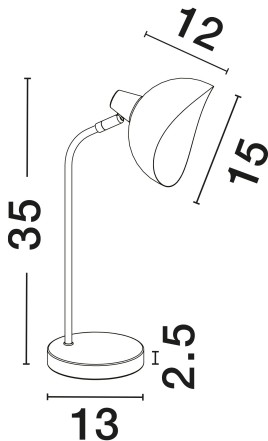

## TECHNICAL DRAWING

## DIMENSION & WEIGHT

LxWxH (cm)	D: 13 H: 35
Cut Out (cm)	N/A
Weight (Kgr)	1.4