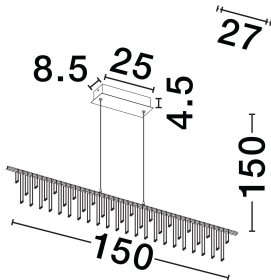

NOVA LUCE

PRODUCT DATASHEET

Version: 001

PRODUCT PHOTOGRAPH

TECHNICAL DRAWING

GENERAL INFORMATION

Product Code	9186972
Collection	Indoor
Product Category	Suspension
Product Family	Stellar
Mounting Location	Wall
Application Environment	Indoor
Specifications	N/A

DIMENSION & WEIGHT

LxWxH (cm)	L: 120 W: 8 H: 170
Cut Out (cm)	N/A
Weight (Kgr)	1.6

MATERIAL & COLOR

Product Color	Gold
Body Material	Copper & Aluminium

APPLICATION & MOUNTING

Ambient Working Temp.	Max 45°C
Type of Protection	IP20
Dimmable	Yes
Type of Dimming	Triac
Mounting type	Surface
Mounting Depth (cm)	N/A
Led Module Replaceable	No
Light Source	LED

Power (Nominal)	17W
Input voltage (Nominal)	220-240V
Mains Frequency	50/60Hz

PHOTOMETRICAL DATA

Luminous Flux	1355lm
Color Temperature	3000K
Light Color (Designation)	Warm White

WARRANTY

Warranty	3 Years
----------	----------------