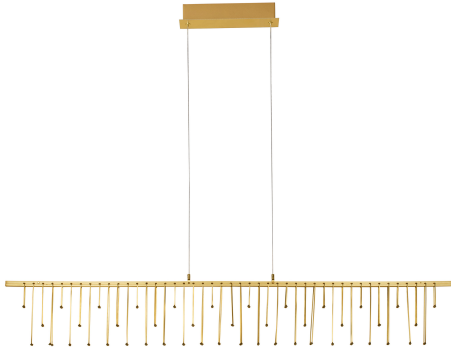

NOVA LUCE

PRODUCT DATASHEET

Version: 001

PRODUCT PHOTOGRAPH

TECHNICAL DRAWING

GENERAL INFORMATION

Product Code	9186972
Collection	Indoor
Product Category	Suspension
Product Family	Stellar
Mounting Location	Wall
Application Environment	Indoor
Specifications	N/A

DIMENSION & WEIGHT

LxWxH (cm)	L: 120 W: 8 H: 170
Cut Out (cm)	N/A
Weight (Kgr)	1.6

MATERIAL & COLOR

Product Color	Gold
Body Material	Copper & Aluminium

APPLICATION & MOUNTING

Ambient Working Temp.	Max 45°C
Type of Protection	IP20
Dimmable	Yes
Type of Dimming	Triac
Mounting type	Surface
Mounting Depth (cm)	N/A
Led Module Replaceable	No
Light Source	LED

Power (Nominal)	17W
Input voltage (Nominal)	220-240V
Mains Frequency	50/60Hz

PHOTOMETRICAL DATA

Luminous Flux	1355lm
Color Temperature	3000K
Light Color (Designation)	Warm White

WARRANTY

Warranty	3 Years
----------	----------------