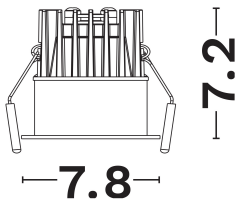

DIMENSION & WEIGHT

LxWxH (cm)	D:7.8 H:7.2 cm
Cut out (cm)	7,2
Weight (Kgr)	N/A

TECHNICAL DRAWING

MATERIAL & COLOR

Product Color	White
Body Material	Aluminium
Cover Material	N/A

APPLICATION & MOUNTING

Ambient Working Temp.	45 C
Type of Protection	IP65
Protection Class IK	IK03
Dimmable	Yes
Type of Dimming (Optional)	Triac/Dali
Mounting type	Recessed
Mounting Depth (cm)	Ceiling
Led Module Replaceable	No
Light Source	Led
Adjustable	No

PHOTOMETRICAL DATA

Luminous Flux	874
Luminous Efficacy	72.8
Color Temperature	3000
Light Color (Designation)	Warm White
CRI	>90
SDCM	<3
Beam Angle	38
UGR	<17

LIFESPAN

Lifetime	50000
----------	--------------