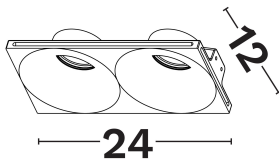

DIMENSION & WEIGHT

LxWxH (cm)	L:24 W:12 H:13
Cut out (cm)	24 X 12
Weight (Kgr)	N/A

TECHNICAL DRAWING

MATERIAL & COLOR

Product Color	White
Body Material	Gypsum
Cover Material	N/A

APPLICATION & MOUNTING

Ambient Working Temp.	45 C
Type of Protection	IP20
Protection Class IK	IK03
Dimmable	N/A
Type of Dimming (Optional)	N/A
Mounting type	Trimless
Mounting Depth (cm)	Ceiling
Led Module Replaceable	Yes
Light Source	Led
Adjustable	No