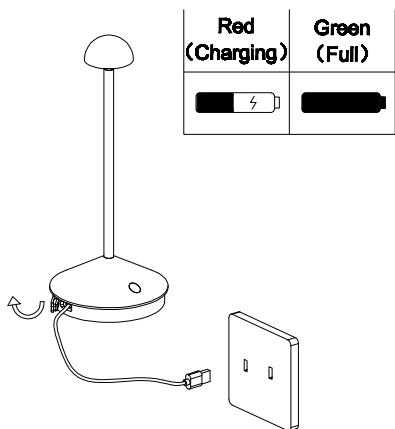

NOVA LUCE

9030607 - 9030621

9030617 - 9030621

1. Apply the cap by your choice

2. By rotating apply the cap

3. Charge the lamp until the led changes to green.

4. You can use USB cable or the charging base

3. To turn on/ off the lamp please touch the switch on the top

4. The lamp is dimmable