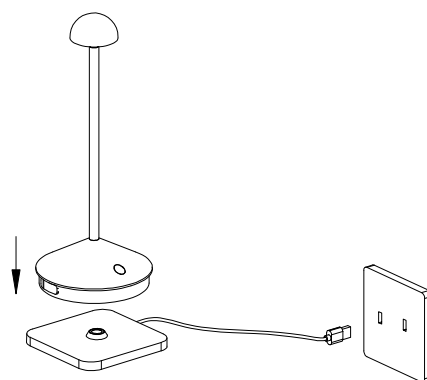

NOVA LUCE

9030607 - 9030621

9030617 - 9030621

1. Apply the cap by your choice

2. By rotating apply the cap

3. Charge the lamp until the led changes to green.

4. You can use USB cable or the charging base

3. To turn on/ off the lamp please touch the switch on the top

4. The lamp is dimmable