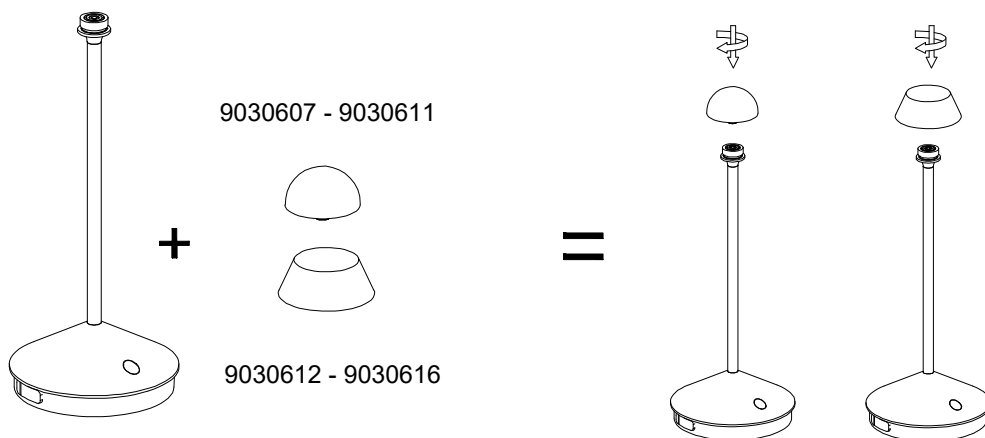

NOVA LUCE

9030607 - 9030621

9030617 - 9030621

1. Apply the cap by your choice

2. By rotating apply the cap

3. Charge the lamp until the led changes to green.

4. You can use USB cable or the charging base

3. To turn on/ off the lamp please touch the switch on the top

4. The lamp is dimmable