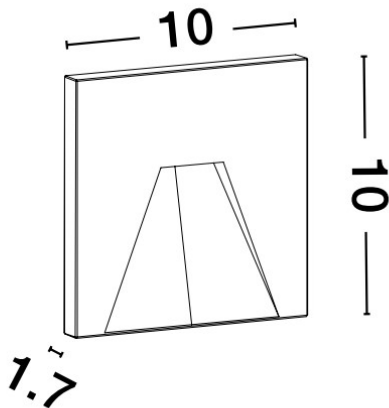

NOVA LUCE

PRODUCT DATASHEET

Version: 001

PRODUCT PHOTOGRAPH

TECHNICAL DRAWING

GENERAL INFORMATION

Product Code	9117080
Collection	Outdoor
Product Category	Step Lights
Product Family	FINLO
Mounting Location	Wall
Application Environment	Outdoor

DIMENSION & WEIGHT

LxWxH (cm)	L: 10 W: 1,7 H: 10
Cut out (cm)	N/A
Weight (Kgr)	0.2

MATERIAL & COLOR

Product Color	Grey
Body Material	Concrete

APPLICATION & MOUNTING

Ambient Working Temp.	(-15°C) ~ (+60°C)
Type of Protection	IP65
Dimmable	No
Type of Dimming (Optional)	N/A
Mounting type	Surface
Mounting Depth (cm)	N/A
Led Module Replaceable	N/A
Light Source	N/A