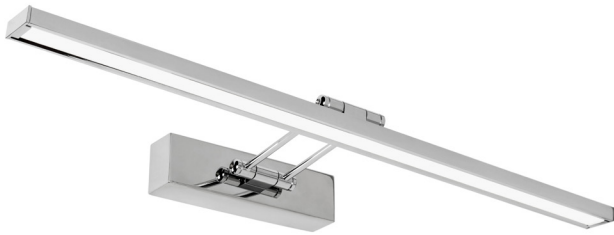

NOVA LUCE

PRODUCT DATASHEET

Version: 001

PRODUCT PHOTOGRAPH

TECHNICAL DRAWING

GENERAL INFORMATION

Product Code	8141291
Collection	Decorative
Product Category	Bathroom
Product Family	Rosa
Mounting Location	Wall
Application Environment	Indoor

DIMENSION & WEIGHT

LxWxH (cm)	L: 45 W: 4,5 H: 19
Cut out (cm)	N/A
Weight (Kgr)	0.0

MATERIAL & COLOR

Product Color	Chrome
Body Material	Aluminium & Acrylic

APPLICATION & MOUNTING

Ambient Working Temp.	Max 45 oC
Type of Protection	IP44
Dimmable	No
Type of Dimming (Optional)	N/A
Mounting type	Wall
Mounting Depth (cm)	N/A
Led Module Replaceable	No
Light Source	LED