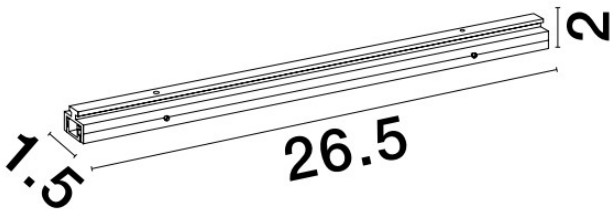

NOVA LUCE

PRODUCT DATASHEET

Version: 001

PRODUCT PHOTOGRAPH

GENERAL INFORMATION

Product Code	9540110
Product Category	Linear
Product Family	Linear Lighting Profiles
Mounting Location	Ceiling
Application Environment	Indoor

DIMENSION & WEIGHT

LxWxH (cm)	L: 26,5 W: 1,5 H: 2
Cut out (cm)	0
Weight (Kgr)	0.11

TECHNICAL DRAWING

MATERIAL & COLOR

Product Color	Black
Body Material	Aluminium
Cover Material	N/A

APPLICATION & MOUNTING

Ambient Working Temp.	45 C
Type of Protection	IP20
Protection Class IK	IK04
Dimmable	NO
Type of Dimming (Optional)	N/A
Mounting type	Surface
Mounting Depth (cm)	Ceiling
Led Module Replaceable	N/A
Light Source	N/A
Adjustable	No

COMPATIBLE WITH

— On/Off Driver: N/A

— Triac Driver: N/A

— Dali Driver: N/A

NOVA LUCE S.A

Schimatari Viotias
32009, Greece

+30 22620 58 121
+30 22620 56 743

info@novaluce.com
www.novaluce.com