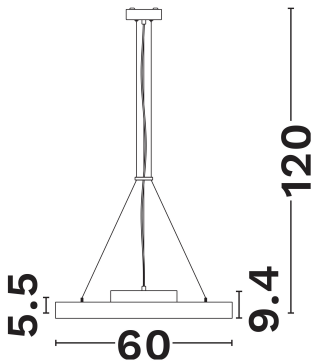

TECHNICAL DRAWING

COMPATIBLE WITH

— On/Off Driver: N/A

— Triac Driver: N/A

— Dali Driver: N/A

GENERAL INFORMATION

Product Code	9058122
Product Category	Ceiling-Led
Product Family	Perfect Profiles
Mounting Location	Ceiling
Application Environment	Indoor

DIMENSION & WEIGHT

LxWxH (cm)	60 H1: 5.5 H2: 120 cm
Cut out (cm)	N/A
Weight (Kgr)	N/A

MATERIAL & COLOR

Product Color	Black
Body Material	Aluminium
Cover Material	N/A

APPLICATION & MOUNTING

Ambient Working Temp.	45 C
Type of Protection	IP20
Protection Class IK	IK03
Dimmable	Yes
Type of Dimming (Optional)	Dimming With Controller
Mounting type	Suspended
Mounting Depth (cm)	Ceiling
Led Module Replaceable	No
Light Source	Led
Adjustable	Yes

NOVA LUCE S.A

Schimatari Viotias
32009, Greece

+30 22620 58 121
+30 22620 56 743

info@novaluce.com
www.novaluce.com