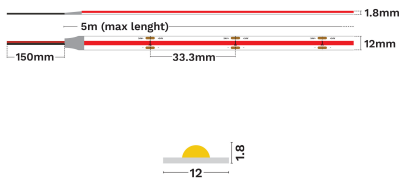

COMPATIBLE WITH

— On/Off Driver: N/A

— Triac Driver: N/A

— Dali Driver: N/A

GENERAL INFORMATION

Product Code	9540420
Product Category	Led Strips
Product Family	Goro Cob Rgbw
Mounting Location	N/A
Application Environment	Indoor

DIMENSION & WEIGHT

LxWxH (cm)	L:5m W:12 mm
Cut out (cm)	N/A
Weight (Kgr)	N/A

MATERIAL & COLOR

Product Color	N/A
Body Material	Aluminium
Cover Material	N/A

APPLICATION & MOUNTING

Ambient Working Temp.	45 C
Type of Protection	IP20
Protection Class IK	N/A
Dimmable	Yes
Type of Dimming (Optional)	Triac/Dali
Mounting type	N/A
Mounting Depth (cm)	N/A
Led Module Replaceable	No
Light Source	Led
Adjustable	No

NOVA LUCE S.A

Schimatari Viotias
32009, Greece

+30 22620 58 121
+30 22620 56 743

info@novaluce.com
www.novaluce.com