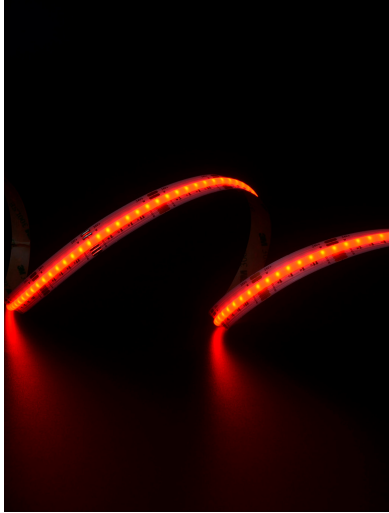

NOVA LUCE

PRODUCT DATASHEET

Version: 001

PRODUCT PHOTOGRAPH

TECHNICAL DRAWING