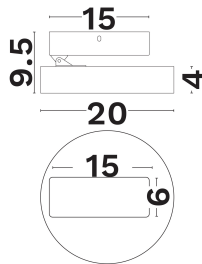

NOVA LUCE

PRODUCT DATASHEET

Version: 001

PRODUCT PHOTOGRAPH

GENERAL INFORMATION

Product Code	9058100
Product Category	Ceiling-Led
Product Family	Perfect Profiles
Mounting Location	Ceiling
Application Environment	Indoor

DIMENSION & WEIGHT

LxWxH (cm)	D: 20 H: 9.5 cm
Cut out (cm)	N/A
Weight (Kgr)	0,8

TECHNICAL DRAWING

MATERIAL & COLOR

Product Color	White
Body Material	Aluminium
Cover Material	N/A

APPLICATION & MOUNTING

Ambient Working Temp.	45 C
Type of Protection	IP20
Protection Class IK	IK03
Dimmable	Yes
Type of Dimming (Optional)	Triac
Mounting type	Surface
Mounting Depth (cm)	Ceiling
Led Module Replaceable	No
Light Source	Led
Adjustable	Yes

NOVA LUCE

PRODUCT DATASHEET

Version: 001

ELECTRICAL DATA

Power (Nominal)	20
Input voltage (Nominal)	220-240Vac
Mains Frequency	50/60Hz
Output voltage	N/A
Output Current	N/A
Power Factor	N/A
Efficiency	N/A
SVM	N/A
Pst	N/A
Class	I

PHOTOMETRICAL DATA

Luminous Flux	1200
Luminous Efficacy	60
Color Temperature	3000
Light Color (Designation)	Warm White
CRI	>80
SDCM	<3
Beam Angle	120
UGR	N/A

LIFESPAN

Lifetime	50000
----------	--------------