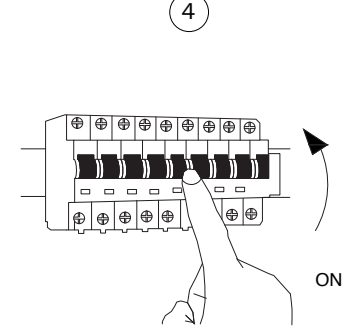

# NOVA LUCE

9080804 9080805

Turn off the general switch

Connect the wires

Click the product in to place

Turn on the general switch

### ENVIRONMENT PROTECTION

Please don't treat your old electrical products like garbage. Follow the advice of local governments

RoHS

black  
score dimension 148 x 210 mm

black  
score dimension 148 x 210 mm