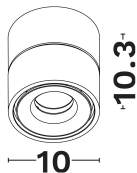

TECHNICAL DRAWING