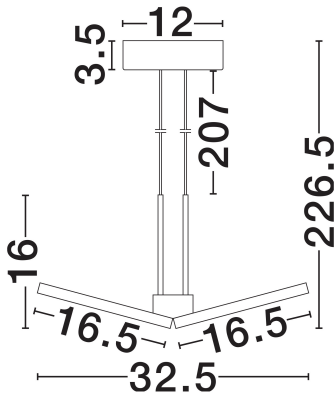

NOVA LUCE

PRODUCT DATASHEET

Version: 001

PRODUCT PHOTOGRAPH

TECHNICAL DRAWING

GENERAL INFORMATION

Product Code	9695341
Collection	Indoor
Product Category	Suspension
Product Family	Ve a
Mounting Location	Wall
Application Environment	Indoor
Specifications	N/A

DIMENSION & WEIGHT

LxWxH (cm)	D: 32.5 H: 226.5
Cut Out (cm)	N/A
Weight (Kgr)	1.3

MATERIAL & COLOR

Product Color	Champagne Gold
Body Material	Aluminium & Micro-prismatic

APPLICATION & MOUNTING

Ambient Working Temp.	Max 45°C
Type of Protection	IP20
Dimmable	Yes
Type of Dimming	Triac
Mounting type	Surface
Mounting Depth (cm)	N/A
Led Module Replaceable	No
Light Source	LED

Power (Nominal)	14W
Input voltage (Nominal)	220-240V
Mains Frequency	50/60Hz

PHOTOMETRICAL DATA

Luminous Flux	867lm
Color Temperature	2700-3000K
Light Color (Designation)	Warm White

WARRANTY

Warranty	3 Years
----------	----------------