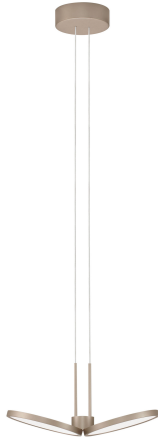

NOVA LUCE

PRODUCT DATASHEET

Version: 001

PRODUCT PHOTOGRAPH

TECHNICAL DRAWING

GENERAL INFORMATION

Product Code	9695341
Collection	Indoor
Product Category	Suspension
Product Family	Ve a
Mounting Location	Wall
Application Environment	Indoor
Specifications	N/A

DIMENSION & WEIGHT

LxWxH (cm)	D: 32.5 H: 226.5
Cut Out (cm)	N/A
Weight (Kgr)	1.3

MATERIAL & COLOR

Product Color	Champagne Gold
Body Material	Aluminium & Micro-prismatic

APPLICATION & MOUNTING

Ambient Working Temp.	Max 45°C
Type of Protection	IP20
Dimmable	Yes
Type of Dimming	Triac
Mounting type	Surface
Mounting Depth (cm)	N/A
Led Module Replaceable	No
Light Source	LED

Power (Nominal)	14W
Input voltage (Nominal)	220-240V
Mains Frequency	50/60Hz

PHOTOMETRICAL DATA

Luminous Flux	867lm
Color Temperature	2700-3000K
Light Color (Designation)	Warm White

WARRANTY

Warranty	3 Years
----------	----------------