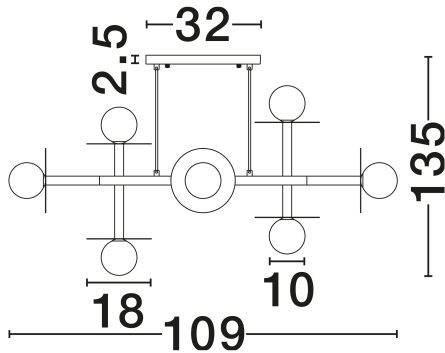

NOVA LUCE

PRODUCT DATASHEET

Version: 001

PRODUCT PHOTOGRAPH

TECHNICAL DRAWING

GENERAL INFORMATION

Product Code	9043307
Collection	Indoor
Product Category	Suspension
Product Family	Pielo
Mounting Location	Ceiling
Application Environment	Indoor
Specifications	N/A

DIMENSION & WEIGHT

LxWxH (cm)	L: 109 W: 41 H: 135
Cut Out (cm)	N/A
Weight (Kgr)	4.5

MATERIAL & COLOR

Product Color	Opal & Sandy Black
Body Material	Glass & Metal

APPLICATION & MOUNTING

Ambient Working Temp.	Max 45°C
Type of Protection	IP20
Dimmable	Yes
Type of Dimming	N/A
Mounting type	Surface
Mounting Depth (cm)	N/A
Led Module Replaceable	Yes
Light Source	G9

Power (Nominal)	8x5W
Input voltage (Nominal)	100-240V
Mains Frequency	50/60Hz

PHOTOMETRICAL DATA

Luminous Flux	N/A
Color Temperature	N/A
Light Color (Designation)	N/A

WARRANTY

Warranty	3 Years
----------	----------------