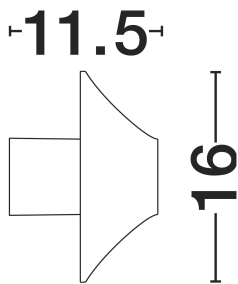

NOVA LUCE

PRODUCT DATASHEET

Version: 001

PRODUCT PHOTOGRAPH

TECHNICAL DRAWING

GENERAL INFORMATION

Product Code	9136408
Collection	Outdoor
Product Category	Wall
Product Family	Alux
Mounting Location	Wall
Application Environment	Outdoor
Specifications	N/A

DIMENSION & WEIGHT

LxWxH (cm)	D:16 W:11.5 cm
Cut out (cm)	N/A
Weight (Kgr)	0.557

MATERIAL & COLOR

Product Color	Corten
Body Material	Aluminium & Pc

APPLICATION & MOUNTING

Ambient Working Temp.	Max 45 oC
Type of Protection	IP54
Dimmable	No
Type of Dimming	N/A
Mounting type	Surface
Mounting Depth (cm)	N/A
Led Module Replaceable	No
Light Source	LED

NOVA LUCE S.A

Schimatari Viotias
32009, Greece

+30 22620 58 121
+30 22620 56 743

info@novaluce.com
www.novaluce.com