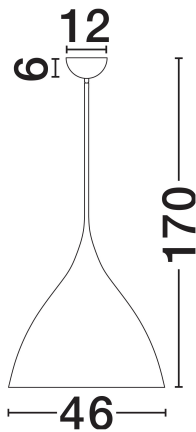

NOVA LUCE

PRODUCT DATASHEET

Version: 001

PRODUCT PHOTOGRAPH

TECHNICAL DRAWING

GENERAL INFORMATION

Product Code	9695296
Collection	Indoor
Product Category	Suspension
Product Family	Syntopia
Mounting Location	Wall
Application Environment	Indoor
Specifications	N/A

DIMENSION & WEIGHT

LxWxH (cm)	D: 46 H: 178
Cut Out (cm)	N/A
Weight (Kgr)	0

MATERIAL & COLOR

Product Color	Sandy White
Body Material	Metal

APPLICATION & MOUNTING

Ambient Working Temp.	Max 45°C
Type of Protection	IP20
Dimmable	N/A
Type of Dimming	N/A
Mounting type	Surface
Mounting Depth (cm)	N/A
Led Module Replaceable	Yes
Light Source	E27