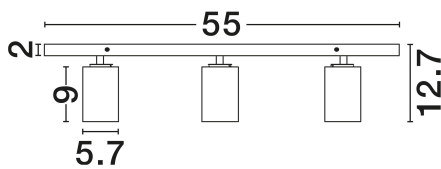

NOVA LUCE

PRODUCT DATASHEET

Version: 001

PRODUCT PHOTOGRAPH

GENERAL INFORMATION

Product Code	9012301
Collection	Indoor
Product Category	Ceiling
Product Family	Tod
Mounting Location	Ceiling
Application Environment	Indoor
Specifications	N/A

DIMENSION & WEIGHT

LxWxH (cm)	L: 55 W: 6 H: 12.7
Cut Out (cm)	N/A
Weight (Kgr)	1

MATERIAL & COLOR

Product Color	Sandy White
Body Material	Aluminium

TECHNICAL DRAWING

APPLICATION & MOUNTING

Ambient Working Temp.	Max 45°C
Type of Protection	IP20
Dimmable	Yes
Type of Dimming	N/A
Mounting type	Surface
Mounting Depth (cm)	N/A
Led Module Replaceable	Yes
Light Source	GU10

Power (Nominal)	3 x 10W
Input voltage (Nominal)	100-240V
Mains Frequency	50/60Hz

PHOTOMETRICAL DATA

Luminus Flux	N/A
Color Temperature	N/A
Light Color (Designation)	N/A

WARRANTY

Warranty	3 Years
----------	----------------