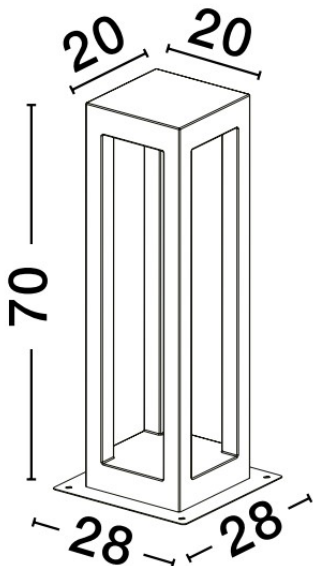

NOVA LUCE

PRODUCT DATASHEET

Version: 001

PRODUCT PHOTOGRAPH

TECHNICAL DRAWING

GENERAL INFORMATION

Product Code	9540216
Collection	Outdoor
Product Category	Bollard
Product Family	BEV
Mounting Location	Floor
Application Environment	Outdoor

DIMENSION & WEIGHT

LxWxH (cm)	L: 20 W: 20 H:70
Cut out (cm)	N/A
Weight (Kgr)	11.6

MATERIAL & COLOR

Product Color	Grey
Body Material	Cement-Glass

APPLICATION & MOUNTING

Ambient Working Temp.	(-15°C) ~ (+60°C)
Type of Protection	IP65
Dimmable	No
Type of Dimming (Optional)	N/A
Mounting type	Surface
Mounting Depth (cm)	N/A
Led Module Replaceable	No
Light Source	LED

Power (Nominal)	5W
Input voltage (Nominal)	220-240Vac
Mains Frequency	50/60Hz

PHOTOMETRICAL DATA

Luminous Flux	200 lm
Color Temperature	3000K
Light Color (Designation)	Warm White

WARRANTY

Warranty	3 Years
----------	----------------