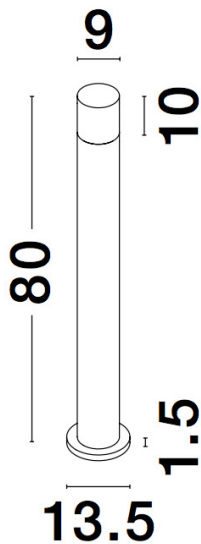

NOVA LUCE

PRODUCT DATASHEET

Version: 001

PRODUCT PHOTOGRAPH

TECHNICAL DRAWING

GENERAL INFORMATION

Product Code	9905021
Collection	Outdoor
Product Category	Bollard
Product Family	NOTEN
Mounting Location	Floor
Application Environment	Outdoor

DIMENSION & WEIGHT

LxWxH (cm)	L: 9 W: 13,5 H: 80
Cut out (cm)	N/A
Weight (Kgr)	2.3

MATERIAL & COLOR

Product Color	Black
Body Material	Aluminum-Acrylic

APPLICATION & MOUNTING

Ambient Working Temp.	Max 40 °C
Type of Protection	IP65
Dimmable	No
Type of Dimming (Optional)	N/A
Mounting type	Surface
Mounting Depth (cm)	N/A
Led Module Replaceable	No
Light Source	LED

Power (Nominal)	8W
Input voltage (Nominal)	220-240Vac
Mains Frequency	50/60Hz

PHOTOMETRICAL DATA

Luminous Flux	937 lm
Color Temperature	3000K
Light Color (Designation)	Warm White

WARRANTY

Warranty	3 Years
----------	----------------