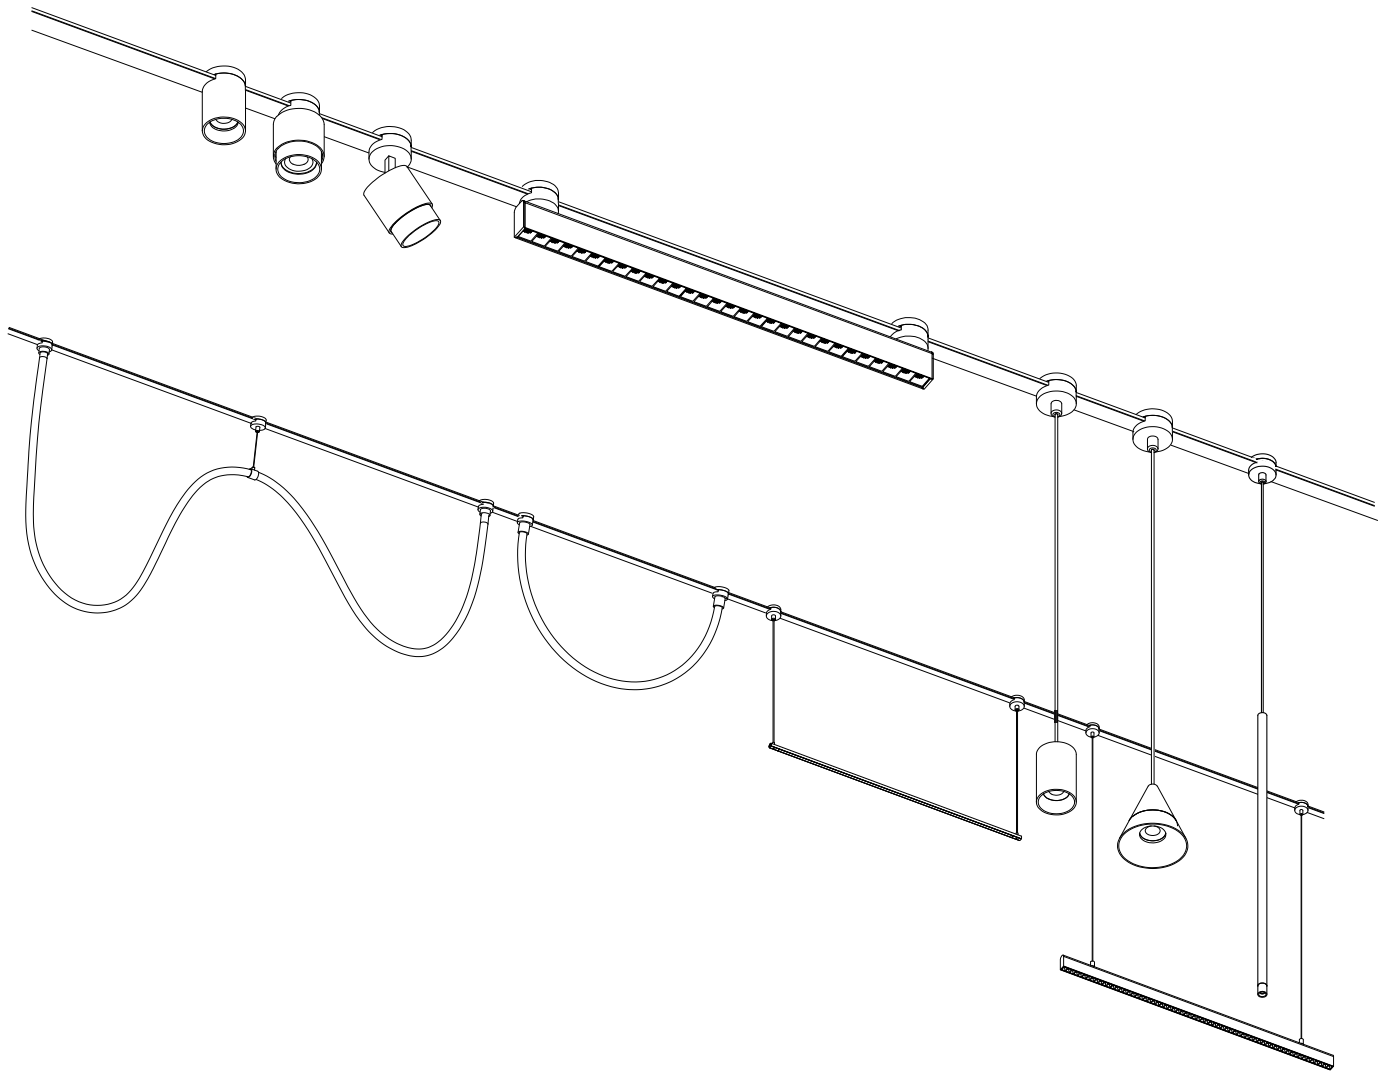

# NOVA LUCE

9009058

Example of module light installation

1. Open the upper cover

2. Install on the track