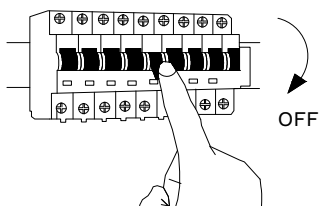

# NOVA LUCE

9207912

1

Turn off the general switch

2

Tie up screws to make it stable

3

Connect wires

4

Fix it in place by tying up side screws

5

Insert the bulb by rotating & apply the cap by tying it up into place

6

Turn on the general switch