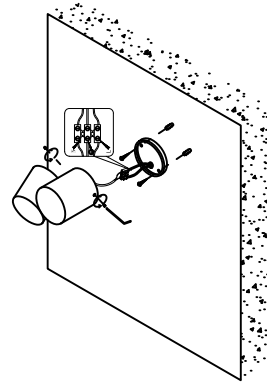

# NOVA LUCE

9207912

1

Turn off the general switch

2

Tie up screws to make it stable

3

Connect wires

4

Fix it in place by tying up side screws

5

Insert the bulb by rotating & apply the cap by tying it up into place

6

Turn on the general switch