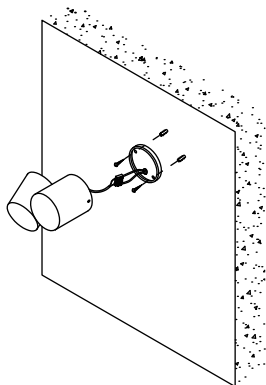

# NOVA LUCE

9207912

1

Turn off the general switch

2

Tie up screws to make it stable

3

Connect wires

4

Fix it in place by tying up side screws

5

Insert the bulb by rotating & apply the cap by tying it up into place

6

Turn on the general switch