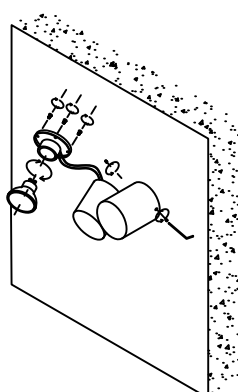

# NOVA LUCE

9207912

1

Turn off the general switch

2

Tie up screws to make it stable

3

Connect wires

4

Fix it in place by tying up side screws

5

Insert the bulb by rotating & apply the cap by tying it up into place

6

Turn on the general switch