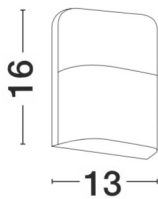

APPLICATION & MOUNTING

Ambient Working Temp.	Max 40 oC
Type of Protection	IP65
Dimmable	No
Type of Dimming (Optional)	N/A
Mounting type	Surface
Mounting Depth (cm)	N/A
Led Module Replaceable	No
Light Source	LED

NOVA LUCE S.A

Schimatari Viotias
32009, Greece

+30 22620 58 121
+30 22620 56 743

info@novaluce.com
www.novaluce.com