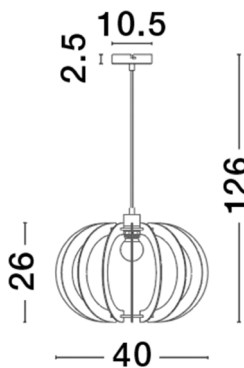

NOVA LUCE

PRODUCT DATASHEET

Version: 001

PRODUCT PHOTOGRAPH

TECHNICAL DRAWING

GENERAL INFORMATION

Product Code	9620123
Collection	Decorative
Product Category	Suspension
Product Family	Ottoline
Mounting Location	Ceiling
Application Environment	Indoor

DIMENSION & WEIGHT

LxWxH (cm)	D: 40 H: 126
Cut out (cm)	N/A
Weight (Kgr)	0.5

MATERIAL & COLOR

Product Color	White & Natural
Body Material	Metal & Wood

APPLICATION & MOUNTING

Ambient Working Temp.	Max 45 oC
Type of Protection	IP20
Dimmable	Depends on the lamp
Type of Dimming (Optional)	N/A
Mounting type	Ceiling
Mounting Depth (cm)	N/A
Led Module Replaceable	Yes
Light Source	LED E27

Power (Nominal)	Depends on the lamp
Input voltage (Nominal)	220-240Vac
Mains Frequency	50/60Hz

PHOTOMETRICAL DATA

Luminous Flux	Depends on the lamp
Color Temperature	Depends on the lamp
Light Color (Designation)	N/A