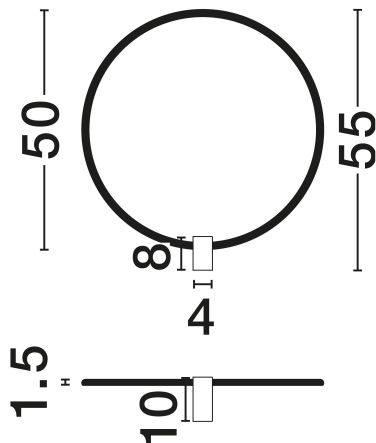

NOVA LUCE

PRODUCT DATASHEET

Version: 001

PRODUCT PHOTOGRAPH

TECHNICAL DRAWING

GENERAL INFORMATION

Product Code	9060271
Collection	Indoor
Product Category	Wall
Product Family	Cercio
Mounting Location	Wall
Application Environment	Indoor
Specifications	N/A

DIMENSION & WEIGHT

LxWxH (cm)	D: 50 W: 10 H: 55
Cut Out (cm)	N/A
Weight (Kgr)	0.8

MATERIAL & COLOR

Product Color	Sandy White
Body Material	Aluminium

APPLICATION & MOUNTING

Ambient Working Temp.	Max 45°C
Type of Protection	IP20
Dimmable	Yes
Type of Dimming	Triac
Mounting type	Surface
Mounting Depth (cm)	N/A
Led Module Replaceable	No
Light Source	LED

Power (Nominal)	21W
Input voltage (Nominal)	220-240V
Mains Frequency	50/60Hz

PHOTOMETRICAL DATA

Luminous Flux	1050lm
Color Temperature	2700-3000-4000K
Light Color (Designation)	WW - NW

WARRANTY

Warranty	3 Years
----------	----------------