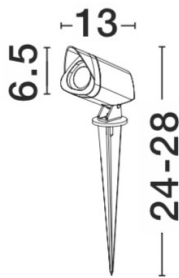

NOVA LUCE

PRODUCT DATASHEET

Version: 001

PRODUCT PHOTOGRAPH

TECHNICAL DRAWING

GENERAL INFORMATION

Product Code	9010002
Collection	Outdoor
Product Category	Spotlights
Product Family	INSIDE
Mounting Location	Ground / Wall
Application Environment	Outdoor

DIMENSION & WEIGHT

LxWxH (cm)	L: 6,5 W: 13 H: 24-31
Cut out (cm)	N/A
Weight (Kgr)	0.5

MATERIAL & COLOR

Product Color	Black
Body Material	Aluminium&-Glass

APPLICATION & MOUNTING

Ambient Working Temp.	Max 40 oC
Type of Protection	IP65
Dimmable	No
Type of Dimming (Optional)	N/A
Mounting type	Surface
Mounting Depth (cm)	N/A
Led Module Replaceable	No
Light Source	LED

Power (Nominal)	7W
Input voltage (Nominal)	220-240Vac
Mains Frequency	50/60Hz

PHOTOMETRICAL DATA

Luminous Flux	579 lm
Color Temperature	3000K
Light Color (Designation)	Warm White

WARRANTY

Warranty	3 Years
----------	----------------