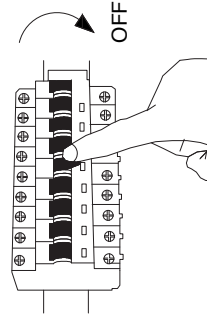

# NOVA LUCE

9540405

1

Turn off the general switch

7

Turn on the general switch

1. Turn off the general switch
2. Drill holes apply plastic anchors with screws
  3. Connect wires
  4. Apply screws
  5. Apply bulb in place
6. Fix the element in place
7. Turn on the general switch