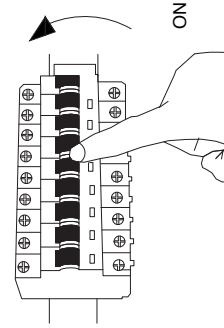

# NOVA LUCE

9540405

1

Turn off the general switch

7

Turn on the general switch

1. Turn off the general switch
2. Drill holes apply plastic anchors with screws
  3. Connect wires
  4. Apply screws
  5. Apply bulb in place
6. Fix the element in place
7. Turn on the general switch