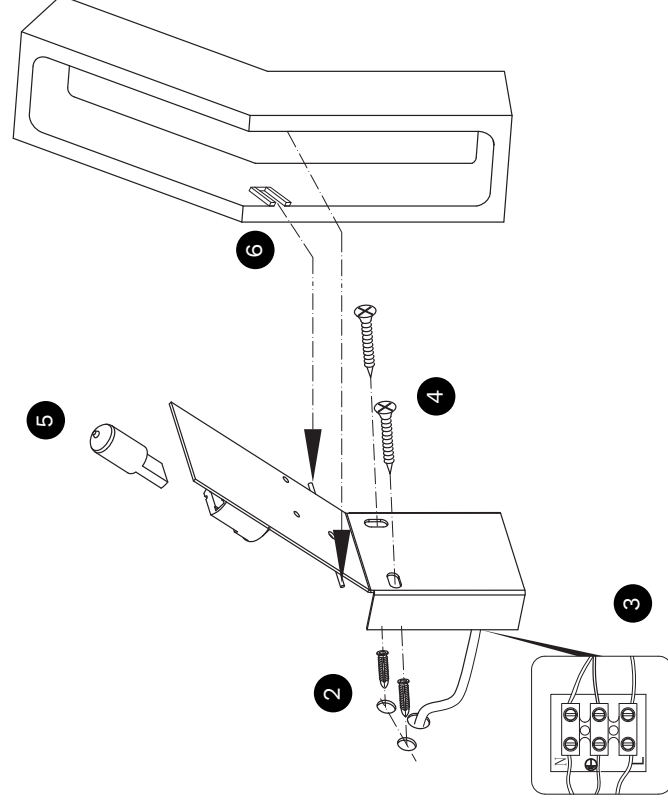

# NOVA LUCE

9540405

1

Turn off the general switch

7

Turn on the general switch

1. Turn off the general switch
2. Drill holes apply plastic anchors with screws
  3. Connect wires
  4. Apply screws
  5. Apply bulb in place
6. Fix the element in place
7. Turn on the general switch