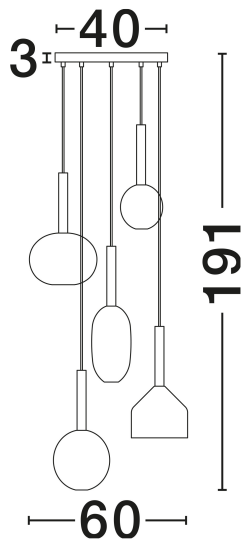

TECHNICAL DRAWING

GENERAL INFORMATION

Product Code	9028835
Collection	Indoor
Product Category	Suspension
Product Family	Amelia
Mounting Location	Ceiling
Application Environment	Indoor
Specifications	N/A

DIMENSION & WEIGHT

LxWxH (cm)	D: 24 H: 191
Cut Out (cm)	N/A
Weight (Kgr)	3.5

MATERIAL & COLOR

Product Color	Clear & Sandy Gold
Body Material	Glass & Metal

APPLICATION & MOUNTING

Ambient Working Temp.	Max 45°C
Type of Protection	IP20
Dimmable	N/A
Type of Dimming	N/A
Mounting type	Surface
Mounting Depth (cm)	N/A
Led Module Replaceable	Yes
Light Source	G9

NOVA LUCE S.A

Schimatari Viotias
32009, Greece

+30 22620 58 121
+30 22620 56 743

info@novaluce.com
www.novaluce.com