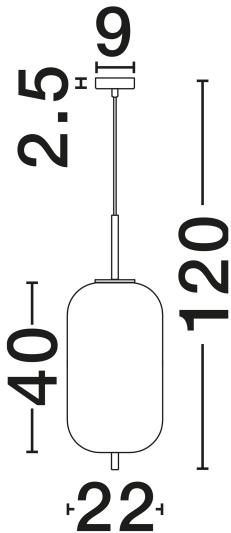

NOVA LUCE

PRODUCT DATASHEET

Version: 001

PRODUCT PHOTOGRAPH

TECHNICAL DRAWING

GENERAL INFORMATION

Product Code	9624080
Collection	Indoor
Product Category	Suspension
Product Family	Lato
Mounting Location	Ceiling
Application Environment	Indoor
Specifications	N/A

DIMENSION & WEIGHT

LxWxH (cm)	D: 22 H: 120
Cut Out (cm)	N/A
Weight (Kgr)	1.8

MATERIAL & COLOR

Product Color	Smokey & Brass Gold
Body Material	Glass & Metal

APPLICATION & MOUNTING

Ambient Working Temp.	Max 45°C
Type of Protection	IP20
Dimmable	Yes
Type of Dimming	N/A
Mounting type	Surface
Mounting Depth (cm)	N/A
Led Module Replaceable	Yes
Light Source	?27

Power (Nominal)	1x12W
Input voltage (Nominal)	100-240V
Mains Frequency	50/60Hz

PHOTOMETRICAL DATA

Luminous Flux	N/A
Color Temperature	N/A
Light Color (Designation)	N/A

WARRANTY

Warranty	3 Years
----------	----------------