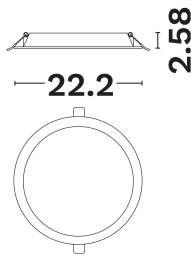

NOVA LUCE

PRODUCT DATASHEET

Version: 001

PRODUCT PHOTOGRAPH

GENERAL INFORMATION

Product Code	9050802
Product Category	Downlights-Commercial
Product Family	Hermit
Mounting Location	Ceiling
Application Environment	Indoor

DIMENSION & WEIGHT

LxWxH (cm)	D:22.2 H:2.58
Cut out (cm)	19,5-21
Weight (Kgr)	0,186

TECHNICAL DRAWING

MATERIAL & COLOR

Product Color	White
Body Material	Plastic
Cover Material	N/A

APPLICATION & MOUNTING

Ambient Working Temp.	45 C
Type of Protection	IP20
Protection Class IK	IK04
Dimmable	No
Type of Dimming (Optional)	N/A
Mounting type	Recessed/Surface
Mounting Depth (cm)	Ceiling
Led Module Replaceable	No
Light Source	Led
Adjustable	No

PHOTOMETRICAL DATA

Luminous Flux	1920
Luminous Efficacy	80
Color Temperature	3000
Light Color (Designation)	Warm White
CRI	>80
SDCM	<3
Beam Angle	120
UGR	N/A

LIFESPAN

Lifetime	25000
----------	--------------