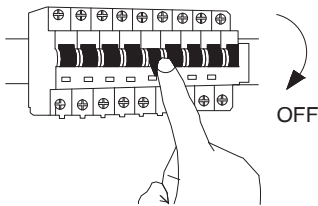

NOVA LUCE

9844055

1

Turn off the general switch

2

Create a CutOut

3

Connect wires

4

Fix the luminaire to the ceiling

5

Turn on the general switch

6

Turn on the light