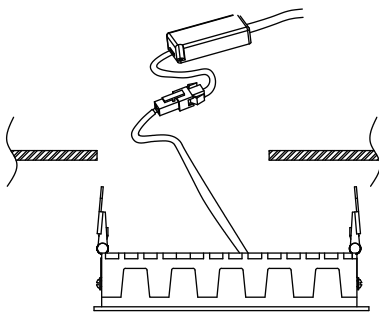

NOVA LUCE

9844055

1

Turn off the general switch

2

Create a CutOut

3

Connect wires

4

Fix the luminaire to the ceiling

5

Turn on the general switch

6

Turn on the light