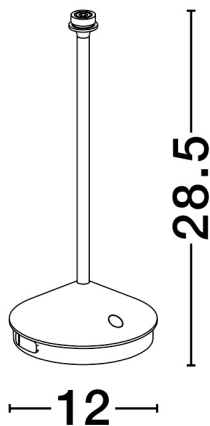

## PRODUCT PHOTOGRAPH

## TECHNICAL DRAWING

## DIMENSION & WEIGHT

LxWxH (cm)	D: 12 H: 28,5
Cut out (cm)	N/A
Weight (Kgr)	0.33